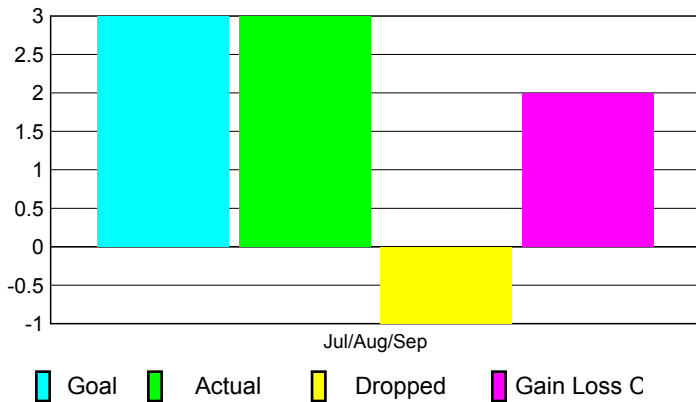

## CLUBS

Club Results  
2010-2011

Clubs  
2009-2010

Month	New Club Goal	Actual New Clubs	Actual Dropped Clubs	Gain/Loss of Clubs	Gain/Loss of Clubs
Jul/Aug/Sep	3	3	-1	2	2
<b>Totals</b>	<b>3</b>	<b>3</b>	<b>-1</b>	<b>2</b>	<b>2</b>

### Club Results 2010-2011

Goal, New, Dropped, Gain/Loss

### Comparison of Club Gain/Loss

Current Year Compared to the Previous Year