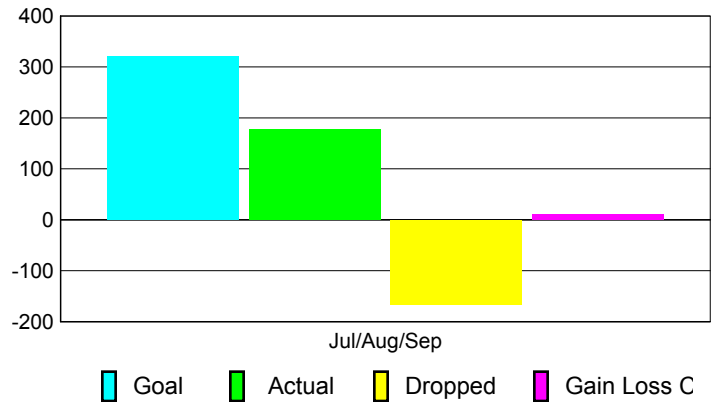

### YTD Status Quo Clubs 2010-2011

Status Quo Clubs Compared to Status Quo Members

## MEMBERSHIP

Membership Results  
2010-2011

Membership  
2009-2010

Month	Net Memb Goal	Actual New Memb	Actual Dropped Memb	Gain/Loss of Memb	Gain/Loss of Memb
Jul/Aug/Sep	321	177	-166	11	48
<b>Totals</b>	<b>321</b>	<b>177</b>	<b>-166</b>	<b>11</b>	<b>48</b>

### Membership Results 2010-2011

Goal, New, Dropped, Gain/Loss

### Comparison of Membership Gain/Loss

Current Year Compared to the Previous Year